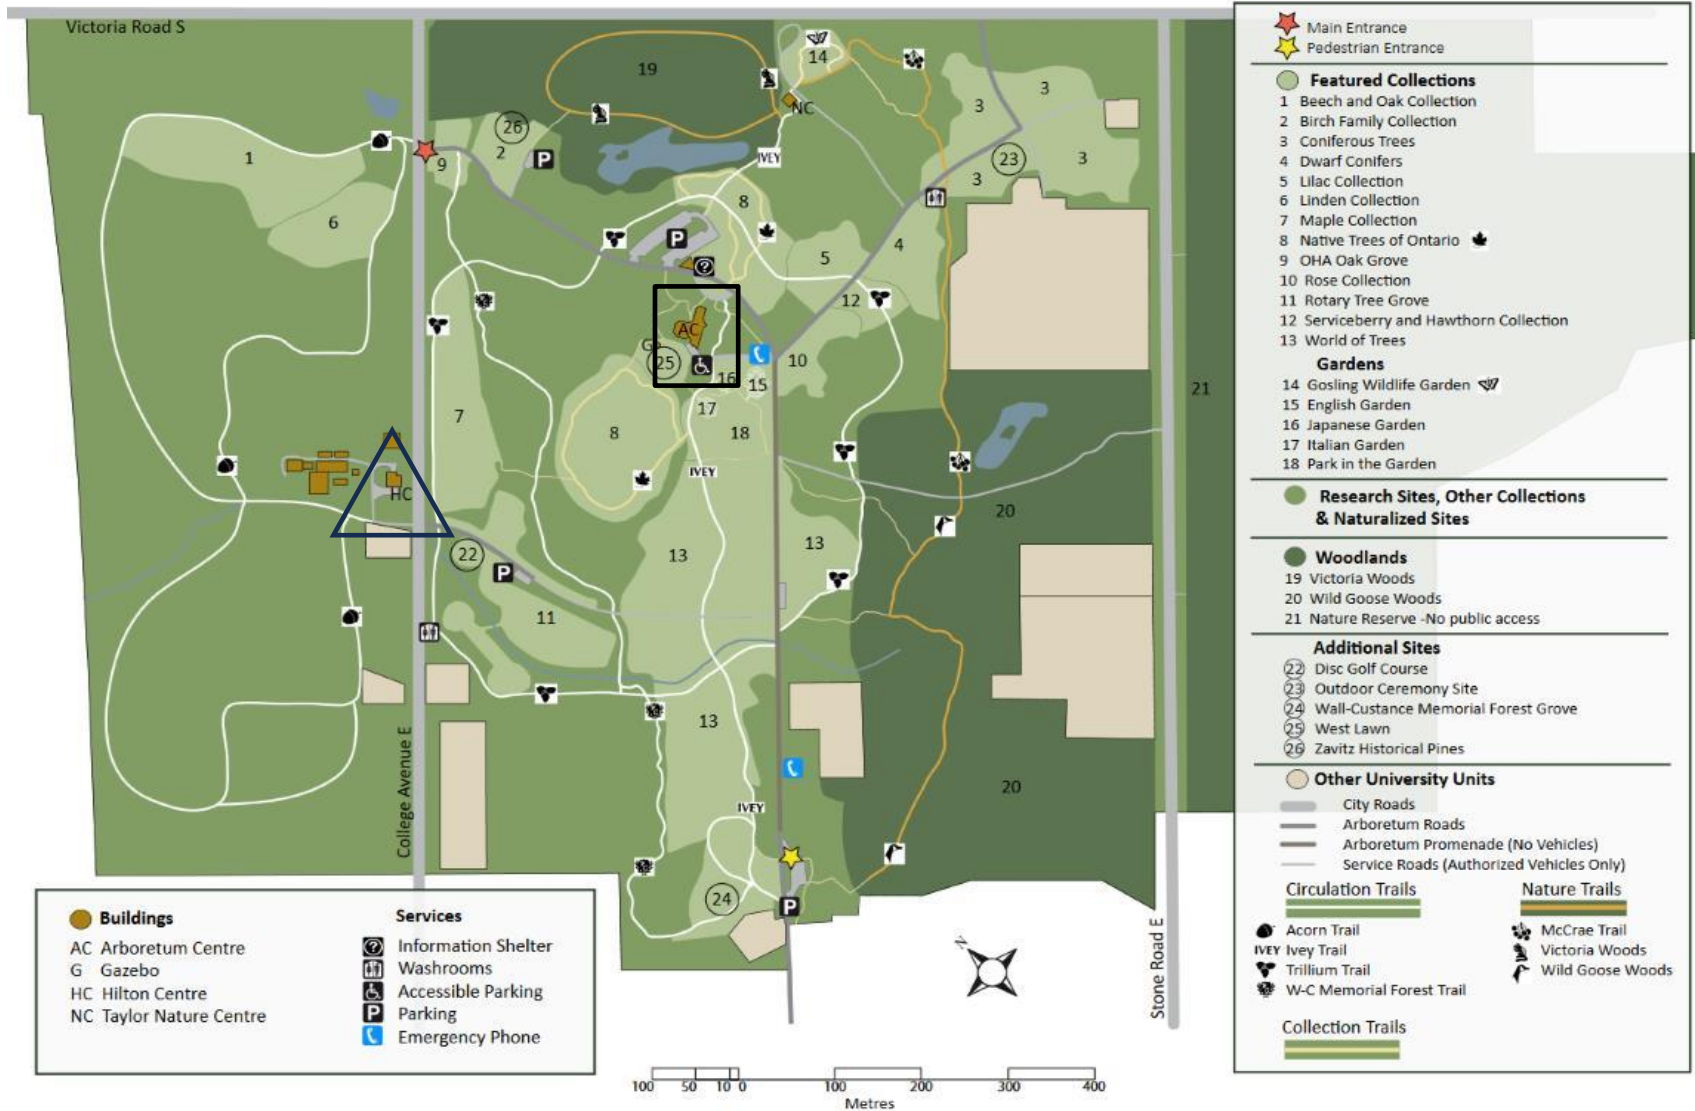

U of G Arboretum Map

Arboretum Tours,
Arboretum Centre

Rain Garden,
Hilton Centre

**Driving – East on Stone Road E,
turn left on Victoria Road S.,
and then left on College
Avenue E. to Arboretum Centre
entrance or further west to
Hilton Centre**